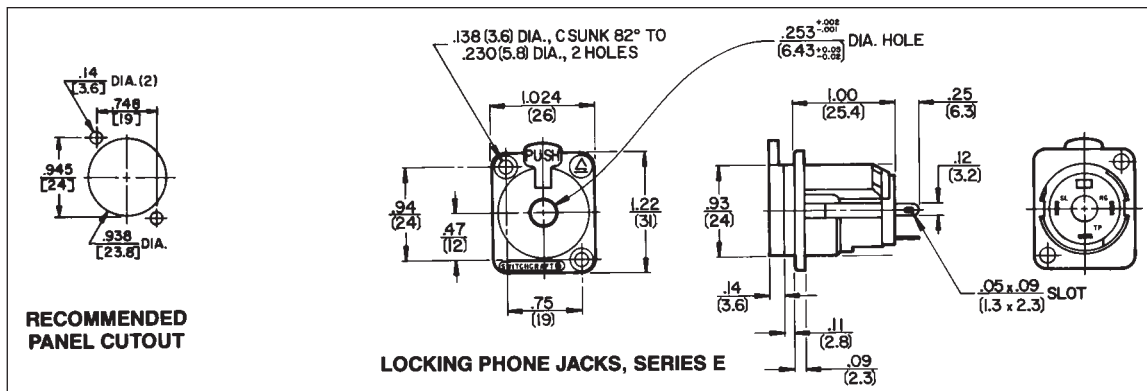

1/4" PHONE JACKS

DIMENSIONS ARE FOR REFERENCE ONLY $\frac{\text{Inch}}{\text{(mm)}}$

NOTE: Contact your Switchcraft Representative for price and delivery.