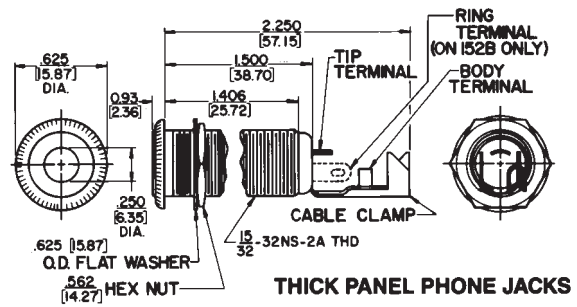

1/4" PHONE JACKS

DIMENSIONS ARE FOR REFERENCE ONLY $\frac{\text{Inch}}{\text{(mm)}}$

NOTE: Contact your Switchcraft Representative for price and delivery.